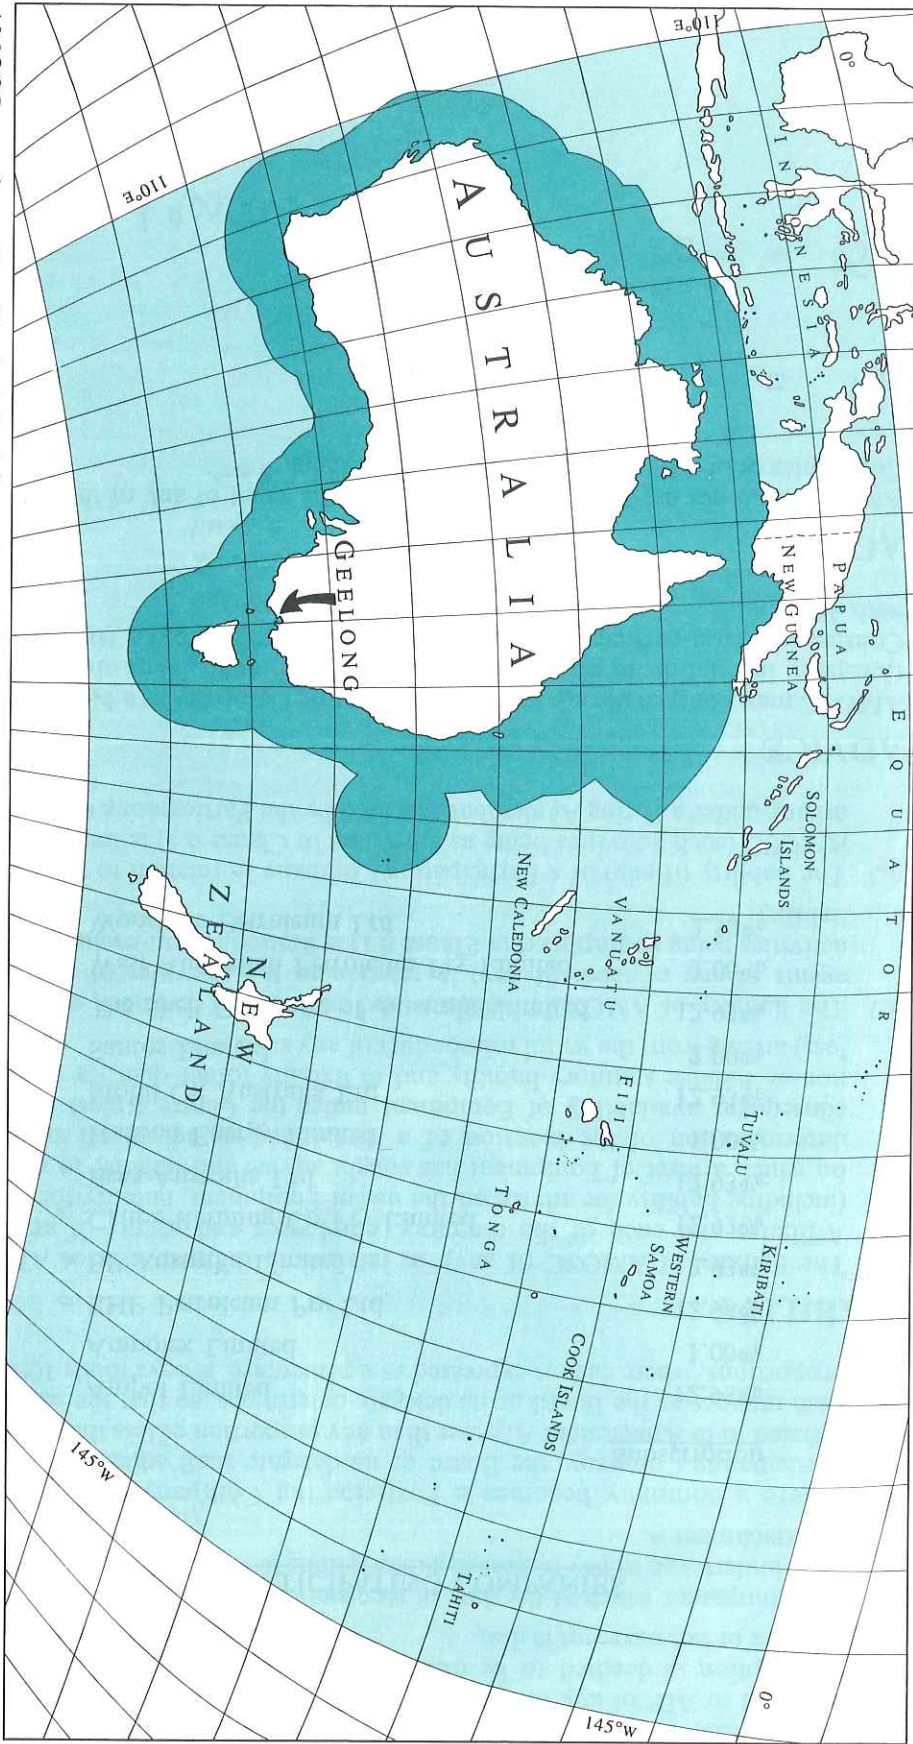

ATTACHMENT B  
AREA OF OPERATION

AMOSC area of operation. The dark shaded area denotes the primary area of operations in Australian territorial waters plus (when requested) some contiguous Indonesian and Papua New Guinea waters. The lighter shaded area denotes other south Pacific waters where the Centre is authorised to provide assistance at the request of the national authorities of those countries concerned.